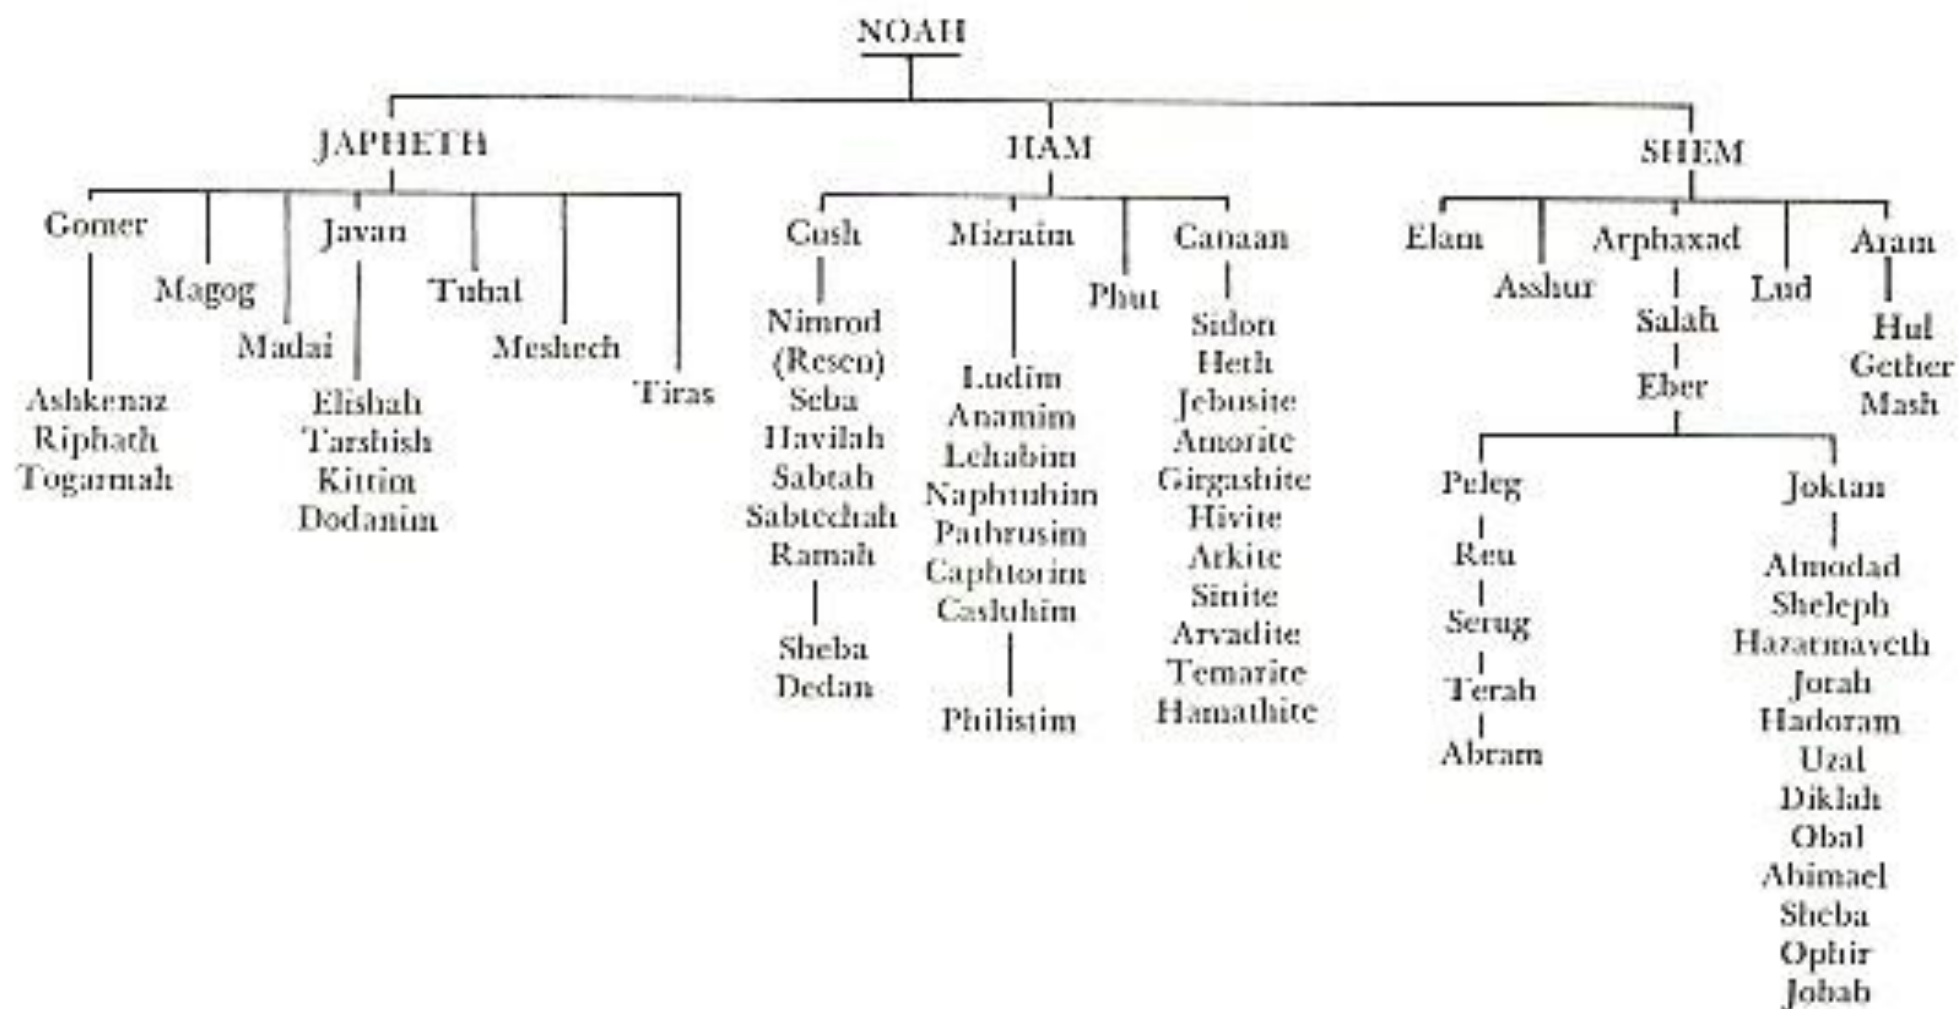

THE TABLE OF NATIONS
GEN. 10

- City
- City (uncertain location)
- LUD** Descendants of Japheth
- PUT** Descendants of Ham
- UZAL** Descendants of Shem

Entire inset area dominated by the descendants of Ham

- ARYADITES
- ZEMARITES
- ARKITES
- SINITES
- SIDONIANS
- AMORITES
- PERIZZITES
- HITTITES
- HIVITES
- JEBUSITES
- GIRGASHITES

GENEALOGICAL TABLE OF THE DESCENDANTS OF NOAH

Psalm 83
"Arab Confederacy"